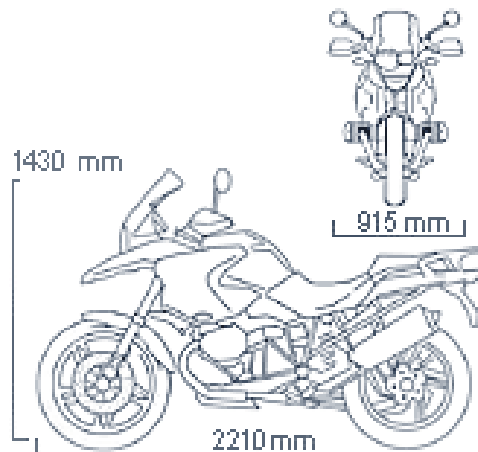

Exclusive Motorcycletours

HISPANIA MOTORCYCLETOURS, S.L.

Exclusive Motorcycle Tours in Spain, Portugal and Morocco

C / Gonzalo Barbero 26/ 1A , E-18697 La Herradura , SPAIN

Tel: +34/958 618 492, Mobile: +34/639 894 791 Fax: +34/958 618 526

Web: www.hispania-tours.com E-mail: contact@hispania-tours.com

BMW R1200 GS

General Information

Year:	2004/2005
Engine:	2-Cylinder-4-stroke-Boxermotor
Displacement:	1.170 ccm
Rated output:	74 kW / 100 bhp
Weight (dry):	225 kg
Allowed load:	435 kg
Fuel Capacity:	20,0 l
Seat height:	840/860 mm

Our BMWs R 1150 GS are equipped with ABS!

Extra equipment:

- ✓ BMW Motorcycle Integral ABS
- ✓ Heated grips
- ✓ Roll bar
- ✓ Panniers
- ✓ Tank bag "Wunderlich"